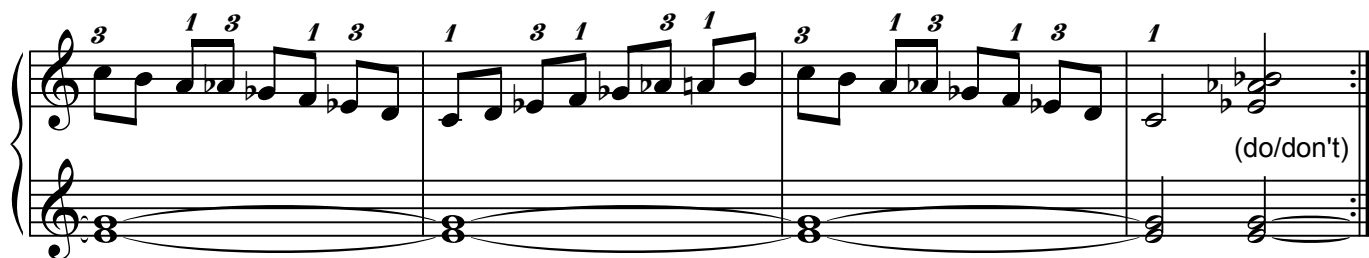

W S W S W S W S

S W S W S W S W

C dim - 3 black keys